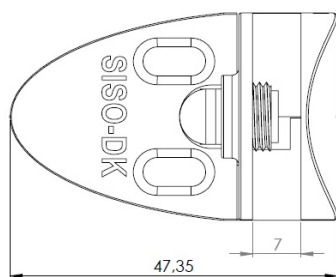

PRODUCT SHEET

Description:

Glass Door Hinge "Badge" Centre, Alu, Left Hand, F/Inset Doors, F/Glass Thickness 4-6mm, 1 Zamak Screw W/PVC Tip, & 1 Zamak Screw W/Hard $\varnothing 5 \times 3,5$ mm Extension.Catch Made of ABS

Item number:

15.06.246-0

Units	Box	Carton	HS Code	Barcode
Pcs.	12	240	8302100090	
				5704866054928

SISO A/S

Mileparken 11
DK-2740 Skovlunde
Denmark
VAT: DK 24786013

Phone +45 45 830 900

www.siso.dk
siso@siso.dk

Danske Bank
Nytorv Branch
Copenhagen
SWIFT: DABADKKK

Account no.
4180 3112 112936
IBAN Account
DK7230003112112936