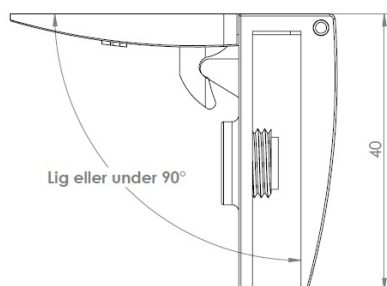

PRODUCT SHEET

Description:

Glass Door Hinge "Badge" Centre, Alu, Left Hand, F/Inset Doors, F/Glass Thickness 4-6mm, 1 Zamak Screw W/PVC Tip, & 1 Zamak Screw W/Hard $\varnothing 5 \times 3,5$ mm Extension.Catch Made of ABS

Item number:

15.06.246-0

Units	Box	Carton	HS Code	Barcode
Pcs.	12	240	8302100090	
				5704866054928

SISO A/S

Mileparken 11
DK-2740 Skovlunde
Denmark
VAT: DK 24786013

Phone +45 45 830 900

www.siso.dk
siso@siso.dk

Danske Bank
Nytorv Branch
Copenhagen
SWIFT: DABADKKK

Account no.
4180 3112 112936
IBAN Account
DK7230003112112936