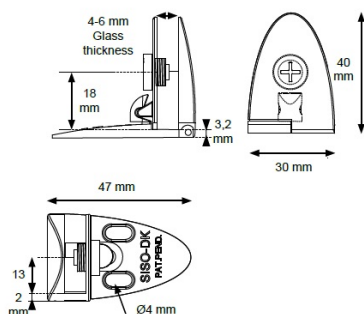

PRODUCT SHEET

Description:

Glass Door Hinge "Badge" Centre, Alu, Left Hand, F/Inset Doors, F/Glass Thickness 4-6mm, 1 Zamak Screw W/PVC Tip, & 1 Zamak Screw W/Hard $\varnothing 5 \times 3,5$ mm Extension.Catch Made of ABS

Item number:

15.06.246-0

Units	Box	Carton	HS Code	Barcode
Pcs.	12	240	8302100090	
				5704866054928

SISO A/S

Mileparken 11
DK-2740 Skovlunde
Denmark
VAT: DK 24786013

Phone +45 45 830 900

www.siso.dk
siso@siso.dk

Danske Bank
Nytorv Branch
Copenhagen
SWIFT: DABADKKK

Account no.
4180 3112 112936
IBAN Account
DK7230003112112936